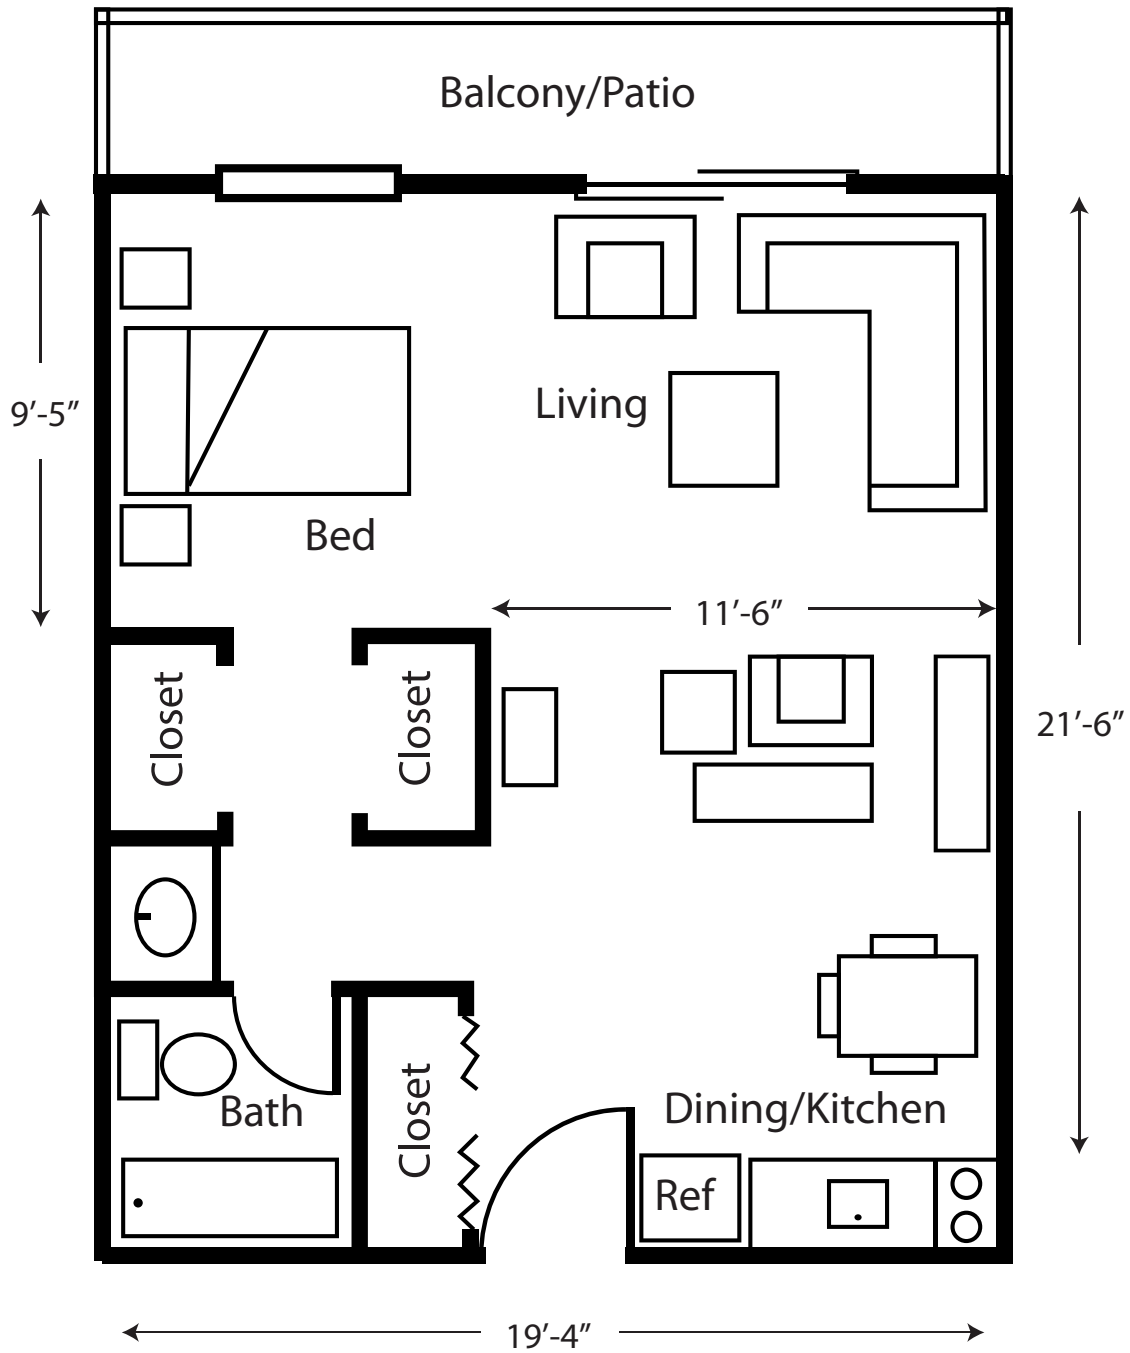

 **The Willows**
A LifeMinded™ Residence

Alcove
Approximately 460 Sq. Ft.

Sizes are approximate. Actual floorplans and square footages may vary.