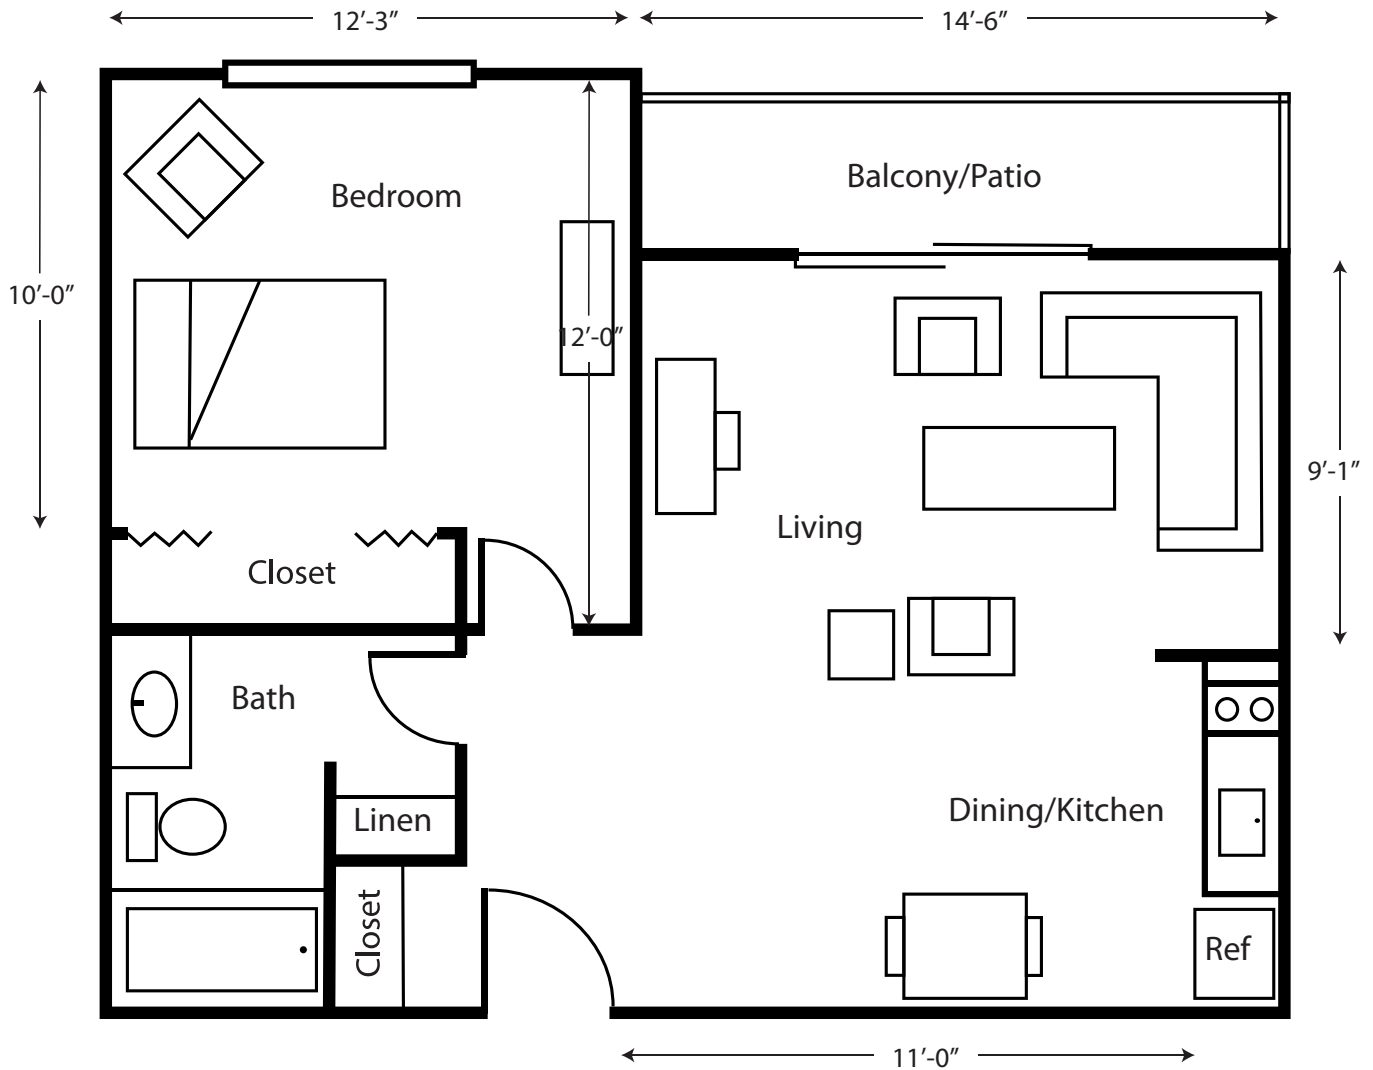

 **The Willows**  
A LifeMinded™ Residence

**One Bedroom**  
Approximately 525-650 Sq. Ft.

Sizes are approximate. Actual floorplans and square footages may vary.