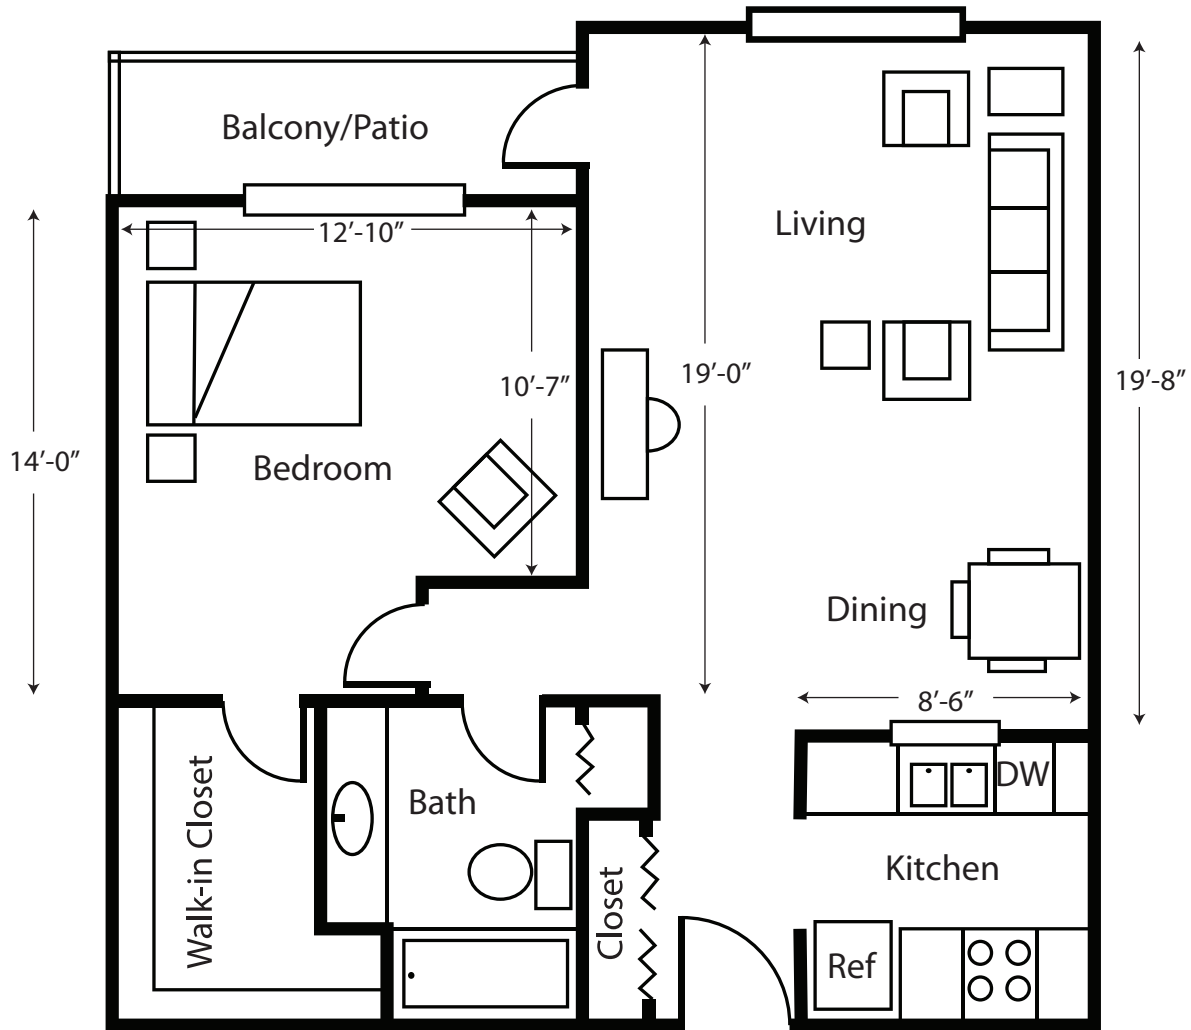

 **The Willows**
A LifeMinded™ Residence

One Bedroom - Style 3

Approximately 740 Sq. Ft.

Sizes are approximate. Actual floorplans and square footages may vary.