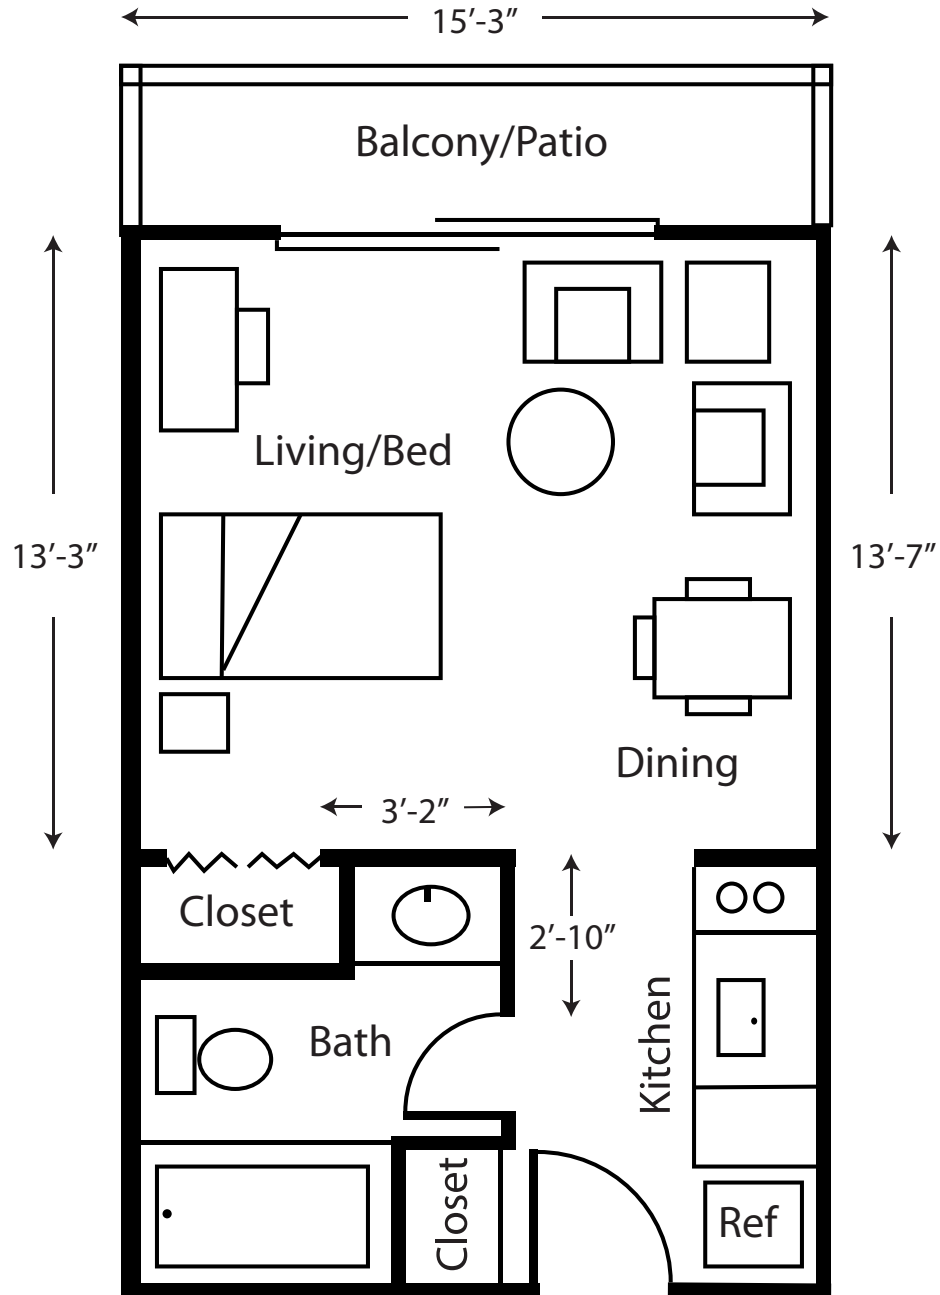

 **The Willows**
A LifeMinded™ Residence

Studio
Approximately 300 Sq. Ft.

Sizes are approximate. Actual floorplans and square footages may vary.