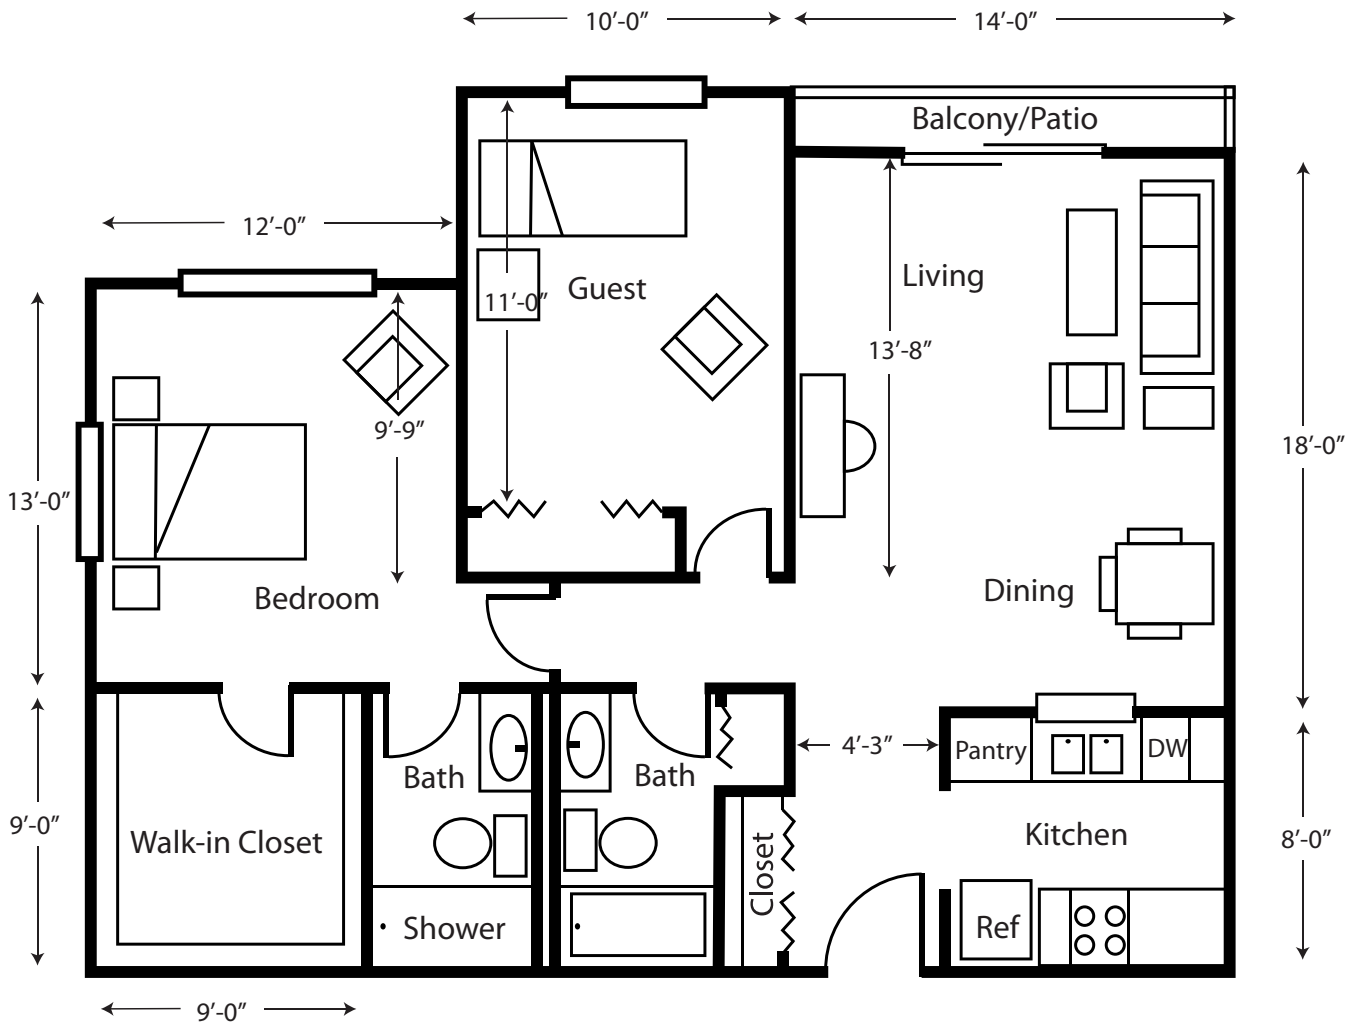

The Willows

A LifeMinded™ Residence

Two Bedroom - Two Bath

Approximately 1003 Sq. Ft.

Sizes are approximate. Actual floorplans and square footages may vary.